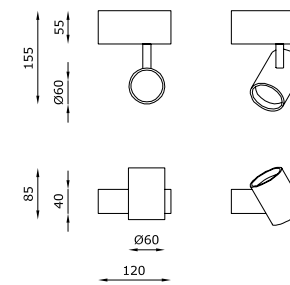

Q1

CODE COMPOSITION

1012_3 S _ E _ ND

light colour

| | |
|-----------|-------|
| 27 | 2700K |
| 30 | 3000K |
| 40 | 4000K |

lens

| | |
|-----------|-----|
| 12 | 12° |
| 24 | 24° |
| 38 | 38° |

finishing

| | |
|-----------|-------|
| WH | white |
| BL | black |

example of code composition 1012 **WH** 3 S **24** E **30** ND

TECHNICAL FEATURES

| | |
|--------------------|--|
| Code | 1012 XX |
| Type | Projector ± 360° / ± 90° |
| Material | Aluminum |
| Finishing | White Black |
| Weight | 0.8 Kg |
| Mounting | Wall and ceiling |
| IP rating | IP40 |
| Insulation class | III |
| Control gear | Constant current electronic driver on board (included) |
| Lamp type | LED 350 mA |
| Lamp wattage | 1 x 12W |
| Luminous efficacy | 1550 lm - 3000K |
| Light distribution | Beam 24° Beam 12° 38° (on request) |
| Fitting | - |
| Light colour | White 3000K White 2700K 4000K (on request) |
| Voltage connection | 220-240V · 50/60Hz |
| CRI | >90 |
| Emergency | On request |
| Note | On request available dimmable PUSH or DALI. |