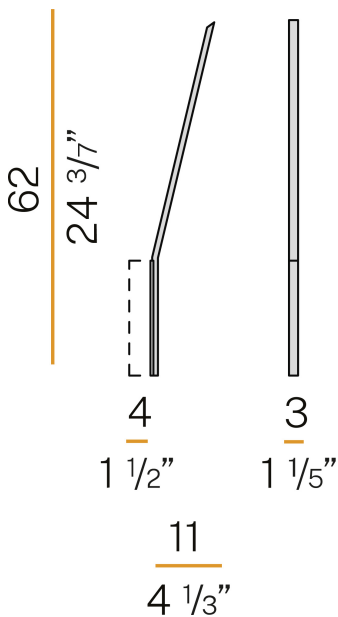

PANZERI

Ypsilon

220-240V AC ON-OFF
X07201.000.0401

● white

Data sheet

CODE	X07201.000.0401
SYSTEM POWER CONSUMPTION	13W
EFFICACY	80.46lm/W
LIGHT SOURCE	LED
COLOUR TEMPERATURE	3000K Ra>90
LIGHT DISTRIBUTION	diffused
POWER SUPPLY	220-240V AC
FREQUENCY	50/60Hz
ELECTRICAL CONFIGURATION	ON-OFF
DRIVER	integrated included
NOMINAL LUMINOUS FLUX	1366lm
LUMEN OUTPUT	1046lm
EFFICIENCY	76.6%
WEIGHT	0,59 Kg
PROTECTION DEGREE	IP20
COLOUR TOLLERANCES	SDCM 3
PACKING DIMENSIONS	10,0 x 83,0 x 5,0 cm

Technical drawing

Lighting fixture for wall semi-built-in installation for interiors, with indirect light emission.

Pickled sheet metal bracket in white, black, bronze or mat brass polyacrylic paint, or in polished stainless steel.

Application

Polar diagram