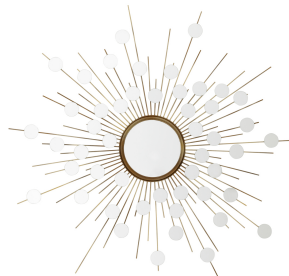

E I C H H O L T Z

25 YEARS OF LUXURY

SPECIFICATION SHEET

| | |
|--------------------------|--------------------|
| Item no. | 109969 |
| Item description | Mirror Reflections |
| Category | Mirrors |
| Type | Wall mirrors |
| Country of origin | China |

ITEM MEASUREMENTS (CM / KG)

| | |
|-------------------|--------------|
| Dimensions | 155 x 155 cm |
| Net weight | 17 |

SPECIFICATIONS

| | |
|------------------------------|-------------------------------------|
| Material(s) | Mirror glass Iron MDF |
| Finish(es)/colour(s) | Antique brass finish mirror glass |
| Suitable for | Indoor use only |
| Mirror hanging system | Horizontal D-rings |