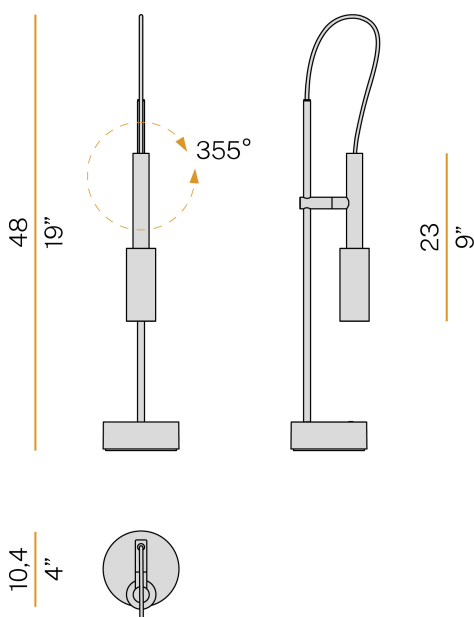

PANZERI

Tubino

220-240V AC ON-OFF
C07301.001.0501

white

Data sheet

CODE	C07301.001.0501
SYSTEM POWER CONSUMPTION	6,5W
EFFICACY	56.5lm/W
LIGHT SOURCE	LED
LIGHT SOURCE LIFETIME	L70 (B50) 80.000h
COLOUR TEMPERATURE	2700K Ra>90
LIGHT DISTRIBUTION	adjustable
POWER SUPPLY	220-240V AC
FREQUENCY	50/60Hz
ELECTRICAL CONFIGURATION	ON-OFF
DRIVER	integrated included
NOMINAL LUMINOUS FLUX	475lm
LUMEN OUTPUT	339lm
EFFICIENCY	71.4%
WEIGHT	1,42 Kg
PROTECTION DEGREE	IP20
COLOUR TOLLERANCES	SDCM 3
PACKING DIMENSIONS	10,5 x 60,0 x 15,0 cm

Table lighting fixture for interiors, with swivelling light beam.
Die-cast aluminium bearing base in polyacrylic paint.
Body in steel tube in white or mat black polyacrylic paint.
Turned brass joint in polyacrylic paint.
Turned aluminium structure in polyacrylic paint.
Turned aluminium swivelling head in polyacrylic paint.
Modelled polycarbonate diffuser with opaline finish.
Turned brass end cap in polyacrylic paint.
Equipped with connection cable between the head and the body in transparent PVC.
Equipped with a 1,4m (55,1") long power cable in transparent PVC with switch and plug.

Technical drawing

Polar diagram