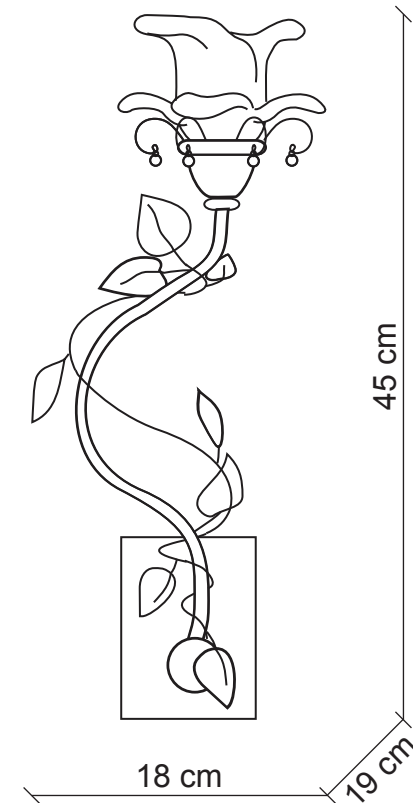

# PATRIZIAGARGANTI

Firenze

**BAGA** XXI Century  
LOVELY LIGHT

**art. 1151**

1 light Wall lamp

**Finish:** Black with gold leaf details

**Lampshades:** Crystal diffuser

**Accessories:** Clear crystals

1x  
60W G9  
supplied

m<sup>3</sup> 0,08  
Kg 1,7