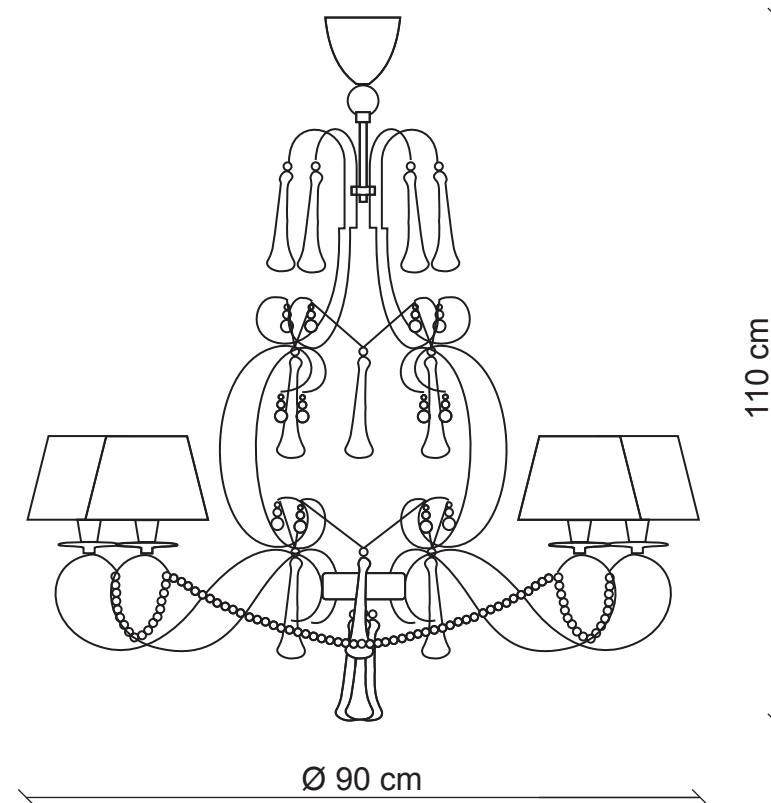

PATRIZIAGARGANTI

Firenze

BAGA XXI Century
LOVELY LIGHT

art. 1130

6 lights Chandelier

Finish: Silver leaf

Lampshades: Black and beige paper

Accessories: Clear and amethyst crystals

m³ 1,09
Kg 8,5