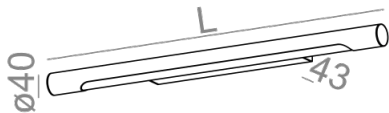

THIN TUBE LED hermetic wall

THIN TUBE LED hermetic kinkiet

Category: wall

Power dependent on version

Light source: LED, integrated

Dimming options: dependent on version

Integrated light source

Gear included.

Tolerance for dimensions ± 1 mm

Warranty period 5 years

AVAILABLE FINISHES:

GLOSS STRUCTURE ADDITIONAL

AVAILABLE VERSIONS:

L927	Low power - Low power	2700K	CRI>90
M927	Medium power - Medium power	2700K	CRI>90
L930	Low power - Low power	3000K	CRI>90
M930	Medium power - Medium power	3000K	CRI>90
L940	Low power - Low power	4000K	CRI>90
M940	Medium power - Medium power	4000K	CRI>90

AVAILABLE LUMINAIRE LENGTH:

40 cm
68 cm
96 cm
124 cm
152 cm

AVAILABLE FINISHES:

STRUCTURE

black structure	-12	white structure	-13
gold structure	-19		

ADDITIONAL

grey	-16	copper	-17
------	-----	--------	-----