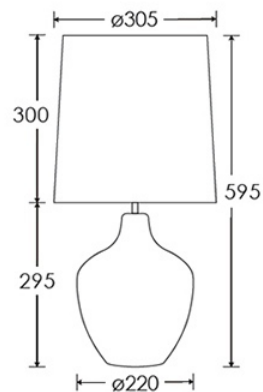

HEATHFIELD & CO

PRODUCT SPECIFICATION SHEET

Table Lamp | VIVIENNE MEDIUM SMOKE

LAMP BASE

Material: Glass
Finish shown: Smoke
Metalwork: Polished Chrome
Code: TL-VIVI-CHRO-SMOK-MED

LAMPSHADE AS SHOWN

12" Tall French Drum Herb Silk
Shade code: SH-12-TFRD
Shade lining: White PVC

FLEX

1.5 metres of Clear PVC flex. Alternative colours can be specified from our collection.

SWITCHING & PLUG

Clear 13 AMP UK plug & inline switch.
Alternative plug types available.

BASE WEIGHT

2.0 kg approx.

LAMPING

1 x E27 Lampholder - 60W max. LED bulb recommended.

WARRANTY

12 Months

FINISHING NOTE

All our glasswork is hand blown and will vary from piece to piece - variations in form and proportion. Colour formation, pattern and finishing details are unique to each lamp and it is part of the charm that no two products are exactly the same.

CLEANING INSTRUCTIONS

The finishes on this luminaire only require regular cleaning with a soft dry duster. Abrasive or chemical cleaners may harm the finish and should not be used. Shade to be dusted with a clean dry cloth.

Dimensions in mm and approximate

H&CO

Decorative lighting
for beautiful spaces

www.heathfield.co.uk | + 44 (0) 1732 350450 | sales@heathfield.co.uk
Unit 1, Priory Road, Tonbridge, Kent, TN9 2AF, United Kingdom