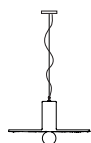

IP rate IP20
bulb optional

item number **700L**
decorative bulb
E27 - 25w - ≤ 60 lumen
class E

these items are special, decorative bulbs not for illumination purposes

COLLECTION

SE1112BINT