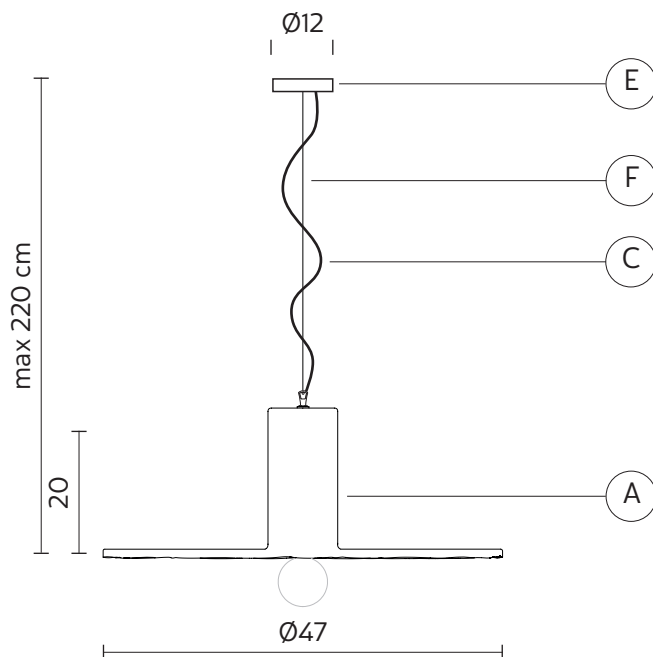

CEILING CUP "E"

material metal
colour matt white

ELECTRICAL CABLE "C"

material PVC
colour transparent

SUSPENSION CABLE "F"

material steel

ELECTRICAL SYSTEM

socket E27
source max 1x70w
energy class from E to A++

PACKAGING

nr. of collis 1
net weight/kg 3,2
gross weight/kg 11
packaging/cm 63X63X46

EMISSION OF LIGHT

one-directional

direct
filtered
indirect
none

CERTIFICATION

IEC 60598-1:2008
EN 60598-1:2008 + A11:2009

IP rate IP20
bulb optional

item number **700L**
decorative bulb
E27 - 25w - ≤ 60 lumen
class E

these items are special, decorative bulbs not for illumination purposes

COLLECTION

SE1112BINT