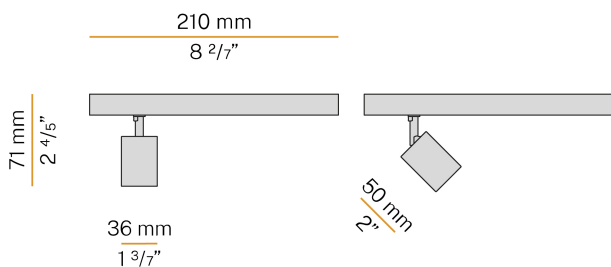

Technical drawing