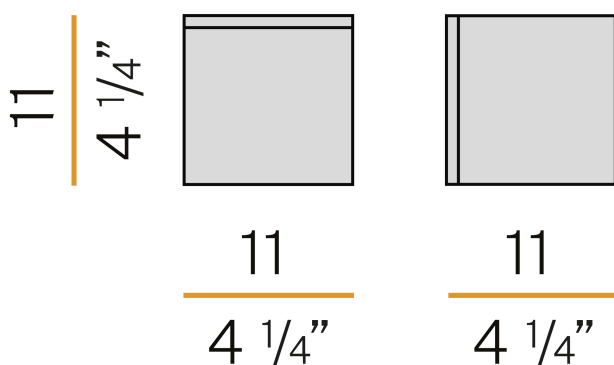

PANZERI

Kubik

220-240V AC ON-OFF
A07001.011.0401

● white

Data sheet

CODE	A07001.011.0401
SYSTEM POWER CONSUMPTION	9,5W
EFFICACY	59,1lm/W
LIGHT SOURCE	LED
LIGHT SOURCE LIFETIME	L80 (B20) 60.000h
COLOUR TEMPERATURE	3000K Ra>90
LIGHT DISTRIBUTION	diffused
POWER SUPPLY	220-240V AC
FREQUENCY	50/60Hz
ELECTRICAL CONFIGURATION	ON-OFF
DRIVER	integrated included
NOMINAL LUMINOUS FLUX	861lm
LUMEN OUTPUT	532lm
EFFICIENCY	61,8%
WEIGHT	0,66 Kg
PROTECTION DEGREE	IP40
COLOUR TOLLERANCES	SDCM 3
PACKING DIMENSIONS	17,5 x 25,0 x 17,5 cm

Ceiling or wall lighting fixture for interiors, with direct and indirect light emission.
Aluminium structure in white polyacrylic paint.
Diffuser in mat white blown glass.

Technical drawing

Application

Polar diagram