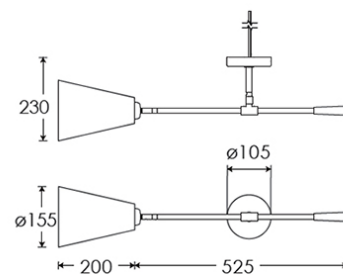

Dimensions in mm and approximate
* This product is adjustable

H&
CO

LIGHT BEYOND DESIGN