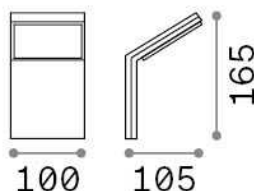

General info

Outdoor - Wall lamps

Ean	8021696322643
Item	STYLE AP GRIGIO 4000K
Installation	Wall lamps
Guarantee	5 years
Gross weight	0.48 kg
Volume	0.00184 m ³

Technical info

Net weight	0.39 kg
Insulation class	I
Protection index	IP54
Compliance	CE
Operating temperature	-15° ~ +45 °C
Dimmer	NO, On-Off
Power output	100-240 V AC 50/60 Hz
Power supply	In-built, included Replaceable (by qualified operators only), electronic

Source info

Integrated source	Integrated LED module
Replaceable source	No
Power	9 W
Emission	Direct
Max consumption	max 9,00 W
Features LED	LED SMD
CCT LED	4000 K
Duration LED (t. 25°C)	30000 h
CRI	> 80
Light beam	120°
Light beam flux	1100 lm
Useful light flux	850 lm