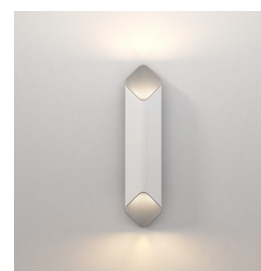

Lamp

Light Source:	COB LED
Wattage:	15.9W
Lamp Included:	Yes (Integral)
Maximum Lamp Length (mm):	-
Luminous Flux (lm):	478
Colour Temp (K):	2700
Cri (Ra):	90
Macadam Ellipse:	3-Step
Tilt Adjustable Angle (°):	-
Rotation Adjustable Angle (°):	-
Lifetime (hrs):	55400
Beam Angle (°):	-

Shade Included:	-
Shade/Diffuser Material:	-
Shade/Diffuser Finish:	-
F Mark:	-

CODE: 1481016
FINISH: BRONZE/GOLD

CODE: 1481040
FINISH: BRONZE/SILVER

CODE: 1481041
FINISH: MATT BLACK/SILVER

CODE: 1481042
FINISH: MATT WHITE/SILVER