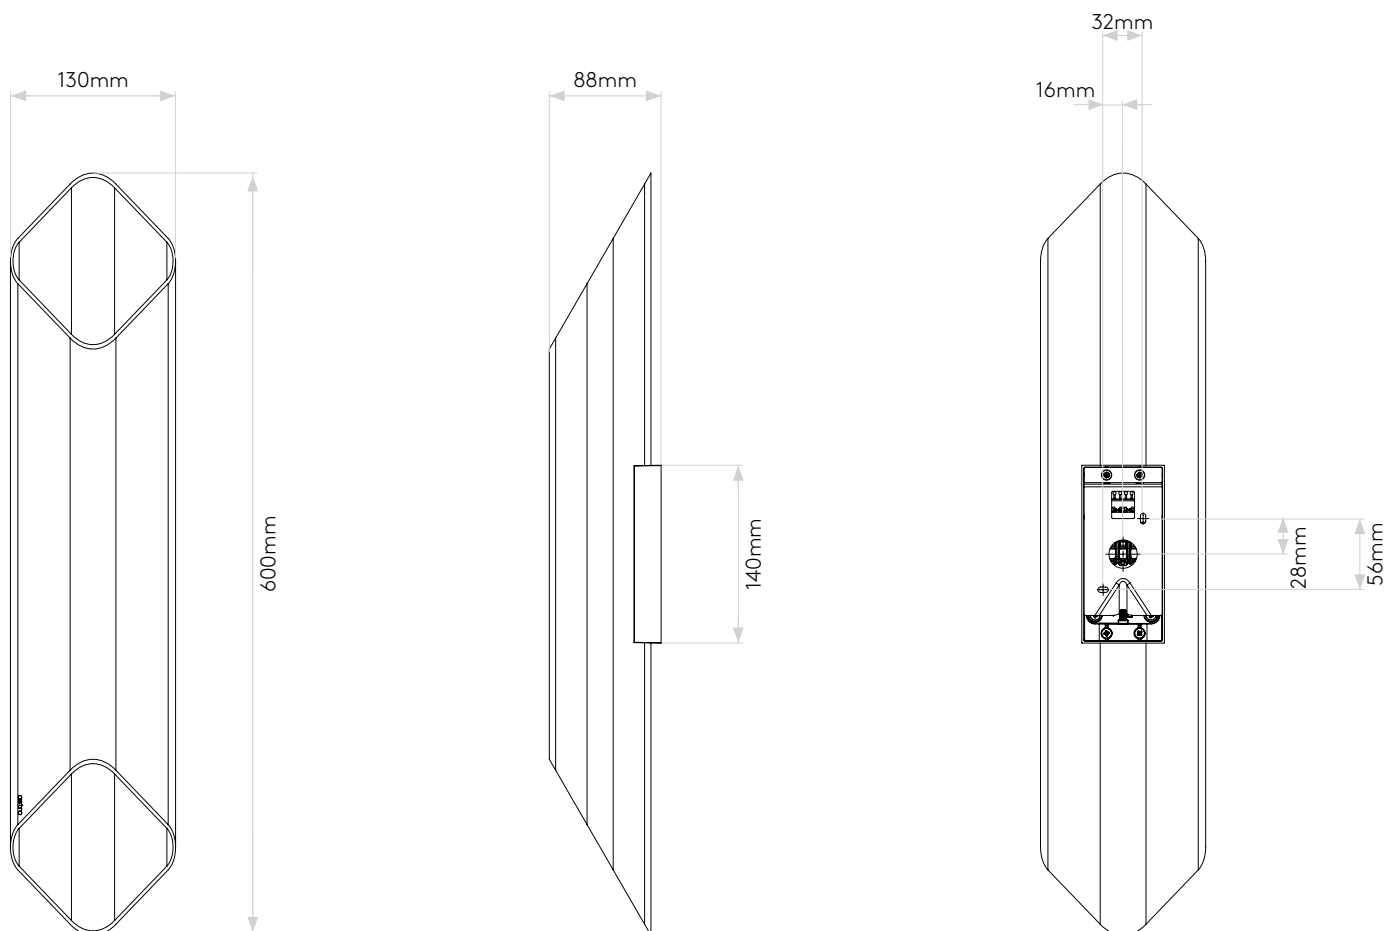

Please note that some dimensions may vary slightly due to manufacturing tolerances, this includes cable entry and fixing holes

Veuillez noter que certaines dimensions peuvent varier légèrement en raison des tolérances de fabrication, y compris l'entrée de câble et les trous de fixation.

Bitte beachten Sie, dass die Maße Fertigungstoleranzen unterliegen und daher in geringem Umfang von der angegebenen Größe abweichen können. Dies gilt auch für Kabeleingänge und Befestigungslöcher.

Si prega notare che possono esserci piccole variazioni in alcune dimensioni dovute alle tolleranze di produzione, queste includono l'ingresso del cavo e i fori di fissaggio.