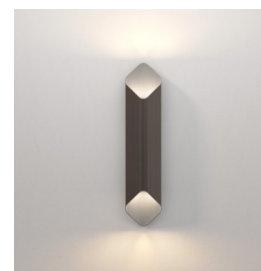

Lamp

Light Source:	COB LED
Wattage:	15.9W
Lamp Included:	Yes (Integral)
Maximum Lamp Length (mm):	-
Luminous Flux (lm):	478
Colour Temp (K):	2700
Cri (Ra):	90
Macadam Ellipse:	3-Step
Tilt Adjustable Angle (°):	-
Rotation Adjustable Angle (°):	-
Lifetime (hrs):	55400
Beam Angle (°):	-

Shade Included:	-
Shade/Diffuser Material:	-
Shade/Diffuser Finish:	-
F Mark:	-

CODE: 1481016
FINISH: BRONZE/GOLD

CODE: 1481040
FINISH: BRONZE/SILVER

CODE: 1481041
FINISH: MATT BLACK/SILVER

CODE: 1481042
FINISH: MATT WHITE/SILVER