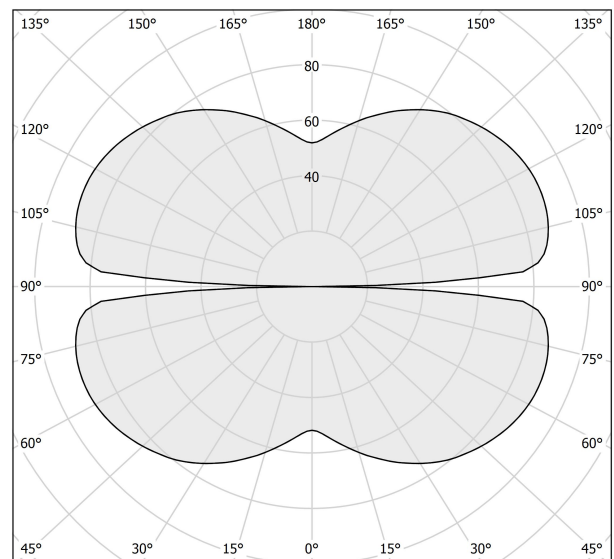

Polar diagram

cd/klm
— C0 - C180   - - - C90 - C270