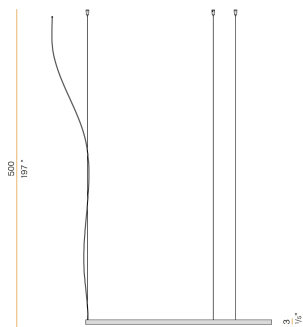

### Data sheet

CODE	M10301.125.0510
SYSTEM POWER CONSUMPTION	62W
EFFICACY	82.24lm/W
LIGHT SOURCE	LED
LIGHT SOURCE LIFETIME	L70 (B50) 60.000h
COLOUR TEMPERATURE	2700K Ra>90
LIGHT DISTRIBUTION	diffused
POWER SUPPLY	24V DC
DRIVER	remote not included
LUMEN OUTPUT	5099lm
WEIGHT	1,06 Kg
PROTECTION DEGREE	IP20
COLOUR TOLLERANCES	SDCM 3
PACKING DIMENSIONS	135,0 x 135,0 x 18,0 cm

Single or multiple suspension lighting fixture for interiors, with direct and indirect light emission.

Bended extruded aluminium structure in white, black, bronze, mat brass or titanium polyacrylic paint.

Extruded polycarbonate diffuser with opaline finish.

Suspension kit with griplocks and 5m (196,9") long steel cables.

5m (196,9") long power cable in transparent PVC.

Provided without power canopy.

### Technical drawing