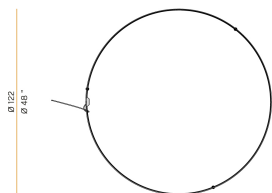

Technical drawing