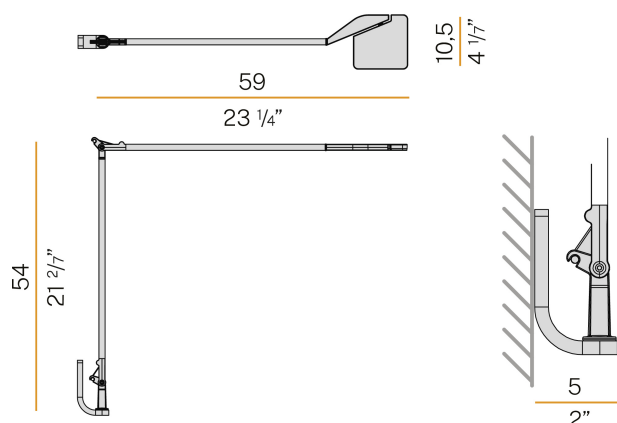

### Data sheet

CODE	CA07701.000.0409
SYSTEM POWER CONSUMPTION	10W
EFFICACY	70.6lm/W
LIGHT SOURCE	LED
LIGHT SOURCE LIFETIME	L90 (B10) 50.000h
COLOUR TEMPERATURE	3000K Ra>90
LIGHT DISTRIBUTION	adjustable
BEAM ANGLE	90°
POWER SUPPLY	220-240V AC
FREQUENCY	50/60Hz
ELECTRICAL CONFIGURATION	dimmable (Step DIM)
DRIVER	integrated included
NOMINAL LUMINOUS FLUX	884lm
LUMEN OUTPUT	706lm
EFFICIENCY	79.9%
WEIGHT	0,84 Kg
PROTECTION DEGREE	IP40
COLOUR TOLLERANCES	SDCM 3
PACKING DIMENSIONS	6,0 x 119,0 x 25,0 cm

Wall lighting fixture for interiors, with swivelling light beam.  
 Pickled sheet metal wall bracket in polyacrylic paint.  
 Extruded aluminium frame in white, black, red or titanium polyacrylic paint.  
 Die-cast aluminium joints in polyacrylic paint.  
 Steel wire rope slings.  
 Die-cast aluminium head rotating on two axes in polyacrylic paint.  
 Modelled acrylic diffuser with mat finish and double serigraphy.  
 Push-button to adjust luminosity according to 5 levels of visual comfort.  
 Equipped with a 1,6m (63") long power cable with jack connector and adapter plug.

### Technical drawing