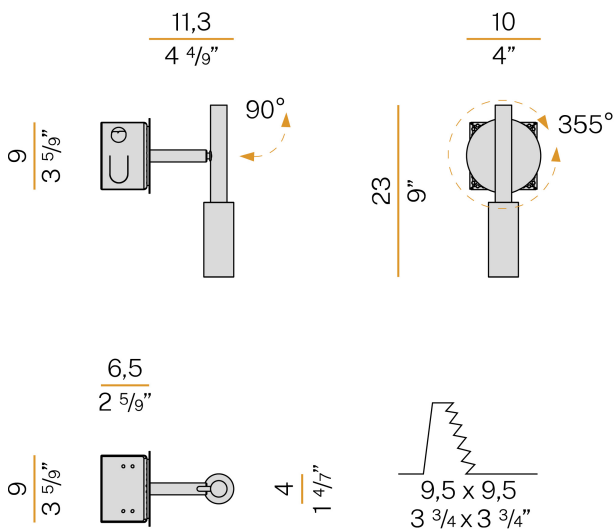

Turned brass end cap in polyacrylic paint.

Recessed housing for masonry or plasterboard, in pickled sheet metal in polyacrylic paint.

Pickled sheet metal brackets for plasterboard fixing.

Built-in hole dimension: 95x95mm (3,7x3,7")

Technical drawing

Application

Polar diagram