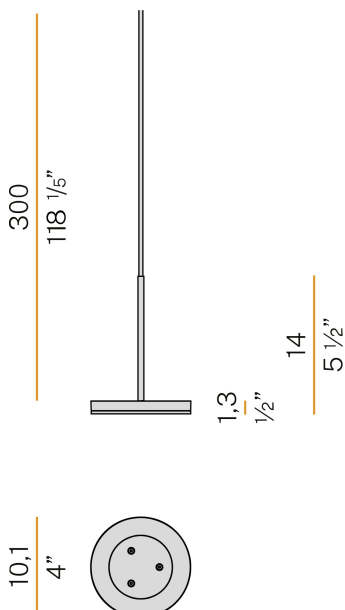

PANZERI

Bella

24V DC
M05217.011.0510

● bronze

Data sheet

CODE	M05217.011.0510
SYSTEM POWER CONSUMPTION	4.5W
EFFICACY	97lm/W
LIGHT SOURCE	LED
LIGHT SOURCE LIFETIME	L80 (B10) 70.000h
COLOUR TEMPERATURE	2700K Ra>90
LIGHT DISTRIBUTION	diffused
POWER SUPPLY	24V DC
DRIVER	remote not included
NOMINAL LUMINOUS FLUX	460lm
LUMEN OUTPUT	388lm
EFFICIENCY	84.3%
WEIGHT	0,22 Kg
PROTECTION DEGREE	IP40
COLOUR TOLLERANCES	SDCM 3
PACKING DIMENSIONS	13,0 x 24,0 x 12,0 cm

Multiple suspension lighting fixture for interiors, with direct light emission. Die-cast aluminium structure in white, black, bronze, mat brass or titanium polyacrylic paint. Modelled acrylic diffuser with mat finish. Aluminium closing disk in polyacrylic paint. Suspension kit with rod in brass tube in polyacrylic paint. 3m (118,1") long suspension and power cable in transparent PVC. Provided without power canopy, complete with cable clamp on the cable's free extremity.

Technical drawing

Polar diagram

PANZERI

Bella

Accessories / power supply

XM100/24 DIM

LED driver, 100W 24V DC, DALI/Push DIM dimmable.

XM150/24 DIM