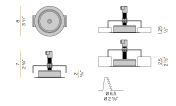

PANZERI

Bella

Accessories / power supply and fixing

XM9201-01

Recessed canopy for electric cable suspensions. Suitable for 24V fixtures: remote driver 24V needed.