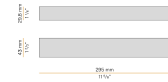

PANZERI

Bella

Accessories / power supply

XM100/24 DIM

LED driver, 100W 24V DC, DALI/Push DIM dimmable.