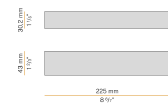

XM60/24 DIM

LED driver, 60W 24V DC, DALI/Push DIM dimmable.