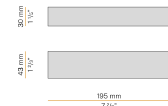

XM35/24 DIM

LED driver, 35W 24V DC, DALI/Push DIM dimmable.