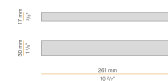

YDV.024.030.A01

LED driver, 30W 24V DC.