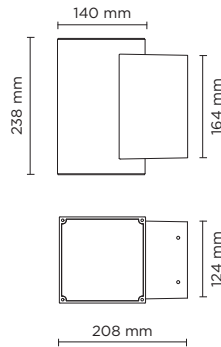

401019

TECH MEDIUM 01 SQUARE PRO

Square wall mounted luminaire for outdoor installation on a façade/wall, with light distribution downward only. Phospho-chromatised and polyester powder coated die-cast copper-free aluminium body, tempered safety glass, moulded silicone gasket and stainless steel screws. Built-in LED driver 220-240V 50-60Hz, with 5 CREE XP-L LED. IP65 rating.

Technical features

Technical data

| | |
|----------------|---|
| Wattage | 14 WATT |
| IP Rating | IP65 |
| IK Rating | IK09 |
| Material | High corrosion resistance die-cast copper-free aluminium body |
| Coating | Polyester powder coating with phosphochromating pre-finish |
| Light source | NR. 5 CREE "XP-L" LED down. |
| Screws | Stainless steel |
| Transformer | Electronic power supply 220/240V 50/60Hz built-in |
| Gasket | Silicone rubber |
| Rubber grommet | M20 Rutaseal® in EPDM |
| Glass | Tempered |
| Gross weight | 3,00 Kg |

| light source* | light beam options | lumen output (lm) | lumin. efficacy (lm/w) |
|--------------------------|--------------------|-------------------|------------------------|
| 3000°K warm-white | | | |
| high-power led | 10° | 1.300 | 92.86 |
| high-power led | 30° | 1.230 | 87.86 |
| high-power led | 45° | 1.170 | 83.57 |