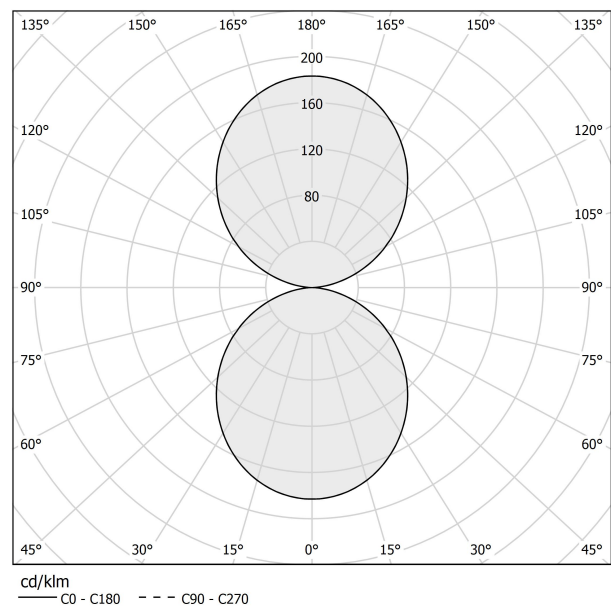

### Data sheet

CODE	L08101.080.0402
SYSTEM POWER CONSUMPTION	87W
EFFICACY	70.18lm/W
LIGHT SOURCE	LED
LIGHT SOURCE LIFETIME	L80 (B20) 80.000h
COLOUR TEMPERATURE	3000K Ra>90
LIGHT DISTRIBUTION	diffused
POWER SUPPLY	220-240V AC
FREQUENCY	50/60Hz
ELECTRICAL CONFIGURATION	dimmable (DALI/Push DIM)
DRIVER	integrated included
NOMINAL LUMINOUS FLUX	12223lm
LUMEN OUTPUT	6106lm
EFFICIENCY	50%
WEIGHT	10.68 Kg
PROTECTION DEGREE	IP40
COLOUR TOLLERANCES	SDCM 3
GLOW WIRE TEST PERFORMANCE	850°
PACKING DIMENSIONS	90,0 x 25,0 x 90,0 cm

### Polar diagram