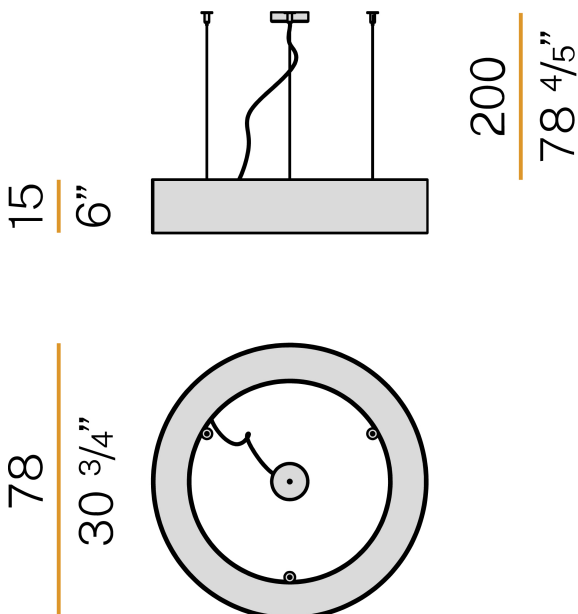

Technical drawing