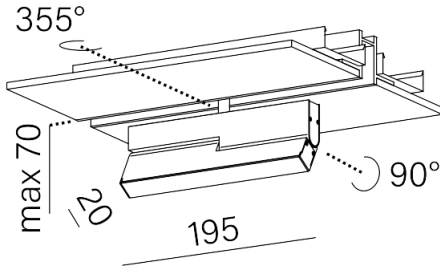

Last update on 2018-03-11 20:45. More details available at <https://www.aqform.com/en/RA0218>

RAFTER mini move LED high multitrack

RAFTER mini move LED high multitrack

Category: multitrack

Light source: LED, integrated