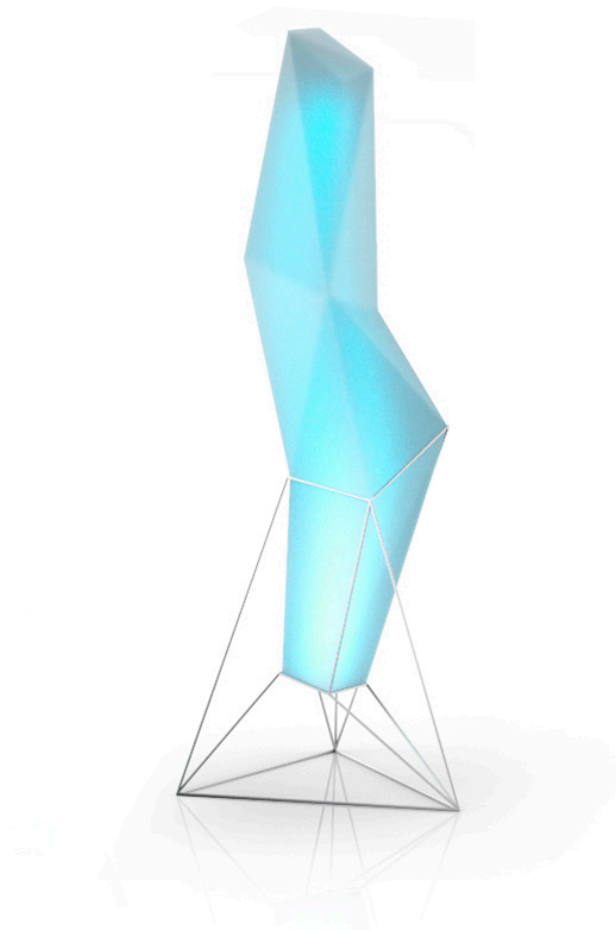

Products / Lamps / Faz Lamp

Faz lamp

by Ramón Esteve

Faz is a modular collection of outdoor furniture and planters designed by Ramón Esteve for Vondom. He is the architect of harmony, serenity, timelessness and universality, and he has created mineral and emphatic shapes that make Faz a design that contextualizes with homes and installations. An ambience, encircling as a result of the blissful combination of the material and lighting, so that the sole sensation would be its fusion.

Info

Description

Made of polyethylene resin by rotational moulding. 100% Recyclable. Item suitable for indoor and outdoor use. Available in different finishes.

Weight: 17.51 Kg

FAZ Lámpara
FAZ Lamp

Finishes

lighting

LIGHT

Ref. 54018W

ice

White internally lit unit with LED technology. Available only in matte ice white finish.

RGBW LED

Ref. 54018L

ice