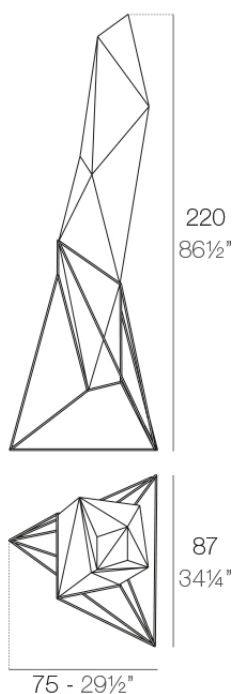

Products / Lamps / Faz Lamp

Faz lamp

by Ramón Esteve

Faz is a modular collection of outdoor furniture and planters designed by Ramón Esteve for Vondom. He is the architect of harmony, serenity, timelessness and universality, and he has created mineral and emphatic shapes that make Faz a design that contextualizes with homes and installations. An ambience, encircling as a result of the blissful combination of the material and lighting, so that the sole sensation would be its fusion.

Info

Description

Made of polyethylene resin by rotational moulding. 100% Recyclable. Item suitable for indoor and outdoor use. Available in different finishes.

Weight: 17.51 Kg

FAZ Lámpara
FAZ Lamp

Finishes