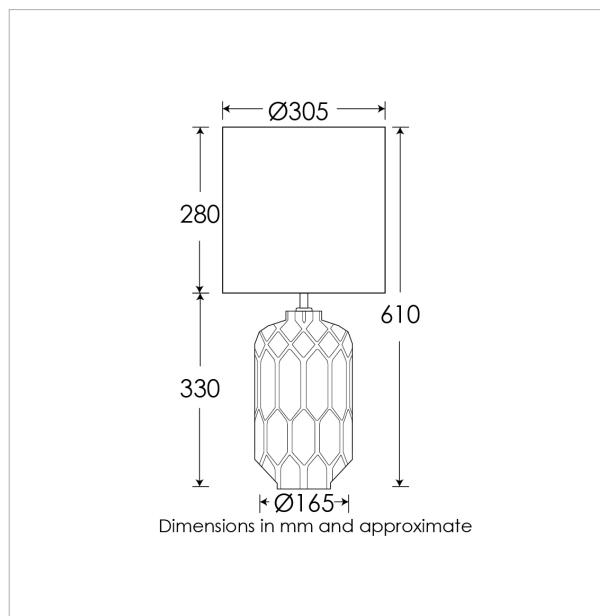

H&CO

LIGHT BEYOND DESIGN