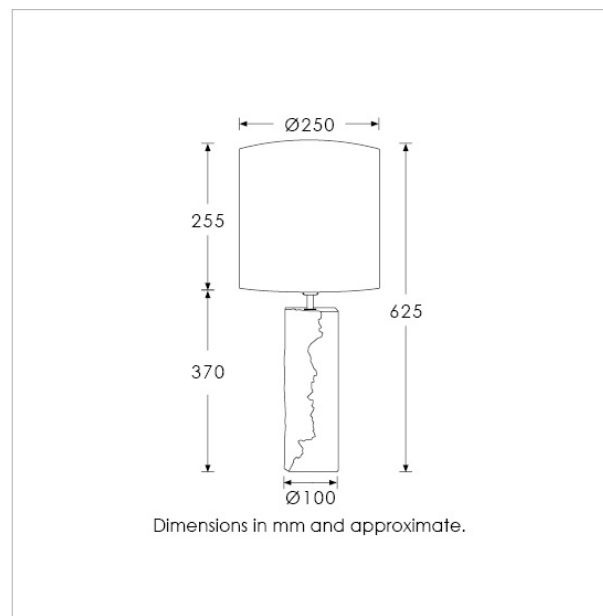

H&
CO

LIGHT BEYOND DESIGN