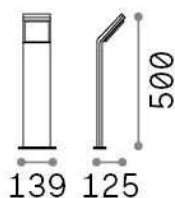

General info

Outdoor - Floor lamps

Ean	8021696322575
Item	STYLE PT H050 COFFEE 3000K
Installation	Floor lamps
Guarantee	5 years
Gross weight	1.02 kg
Volume	0.012167 m ³

Technical info

Net weight	1.02 kg
Insulation class	I
Protection index	IP54
Compliance	CE
Operating temperature	-15° ~ +45 °C
Dimmer	NO, On-Off
Power output	100-240 V AC 50/60 Hz
Power supply	In-built, included Replaceable (by qualified operators only), electronic

Source info

Integrated source	Integrated LED module
Replaceable source	No
Power	9 W
Emission	Direct
Max consumption	max 9,00 W
Features LED	LED SMD
CCT LED	3000 K
Duration LED (t. 25°C)	30000 h
CRI	> 80
Light beam	120°
Light beam flux	1050 lm
Useful light flux	780 lm