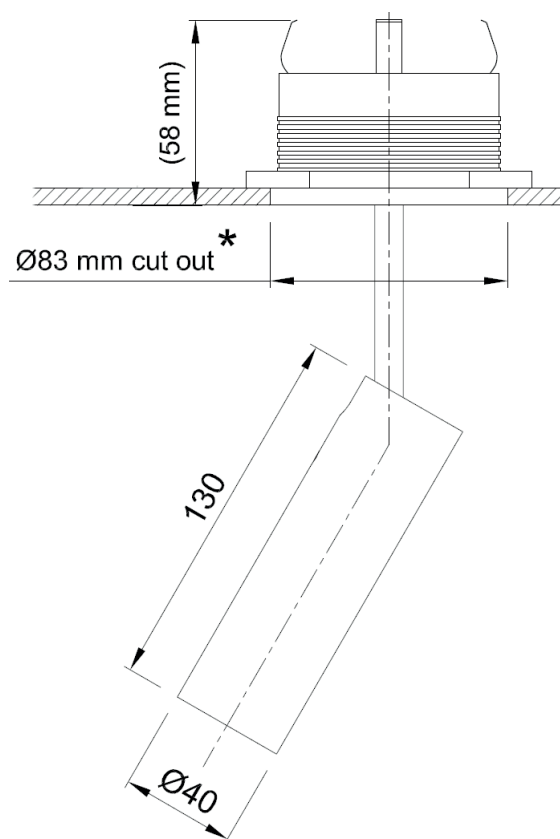

Name **FLATSPOT 7 TRIMLESS XOB**
 Number **F028**
 Collection **FLATSPOT**

TEKNA

General

Location	Indoor
Main material	Aluminum alloy
IP rating	IP20
Class	III
Bathroom zone	Zone 3
Voltage	31,6Vdc typical
CC	250mA CC
Driver Required	Yes
Cable length (m)	0,2
Dimenstions (mm/ W-H-D)	.
Mounting method	ceiling installation kit
Brut weight (kg)	0.400
Gross weight (kg)	0.300
Packing (mm / W-H-D)	330x100x100
Energy Efficiency %	.

Lamp

Light source	XOB
Number of light sources	1
Socket Type	.
Bulb shape	Tekna made shape
Max Lamp Length	.
power consumption	9,9W
Driver-Luminous Flux	750-900lm
Colour Temp	2700k / 3000k
CRI	95
Lifetime	25000
Beam angle	24°/38°/45°