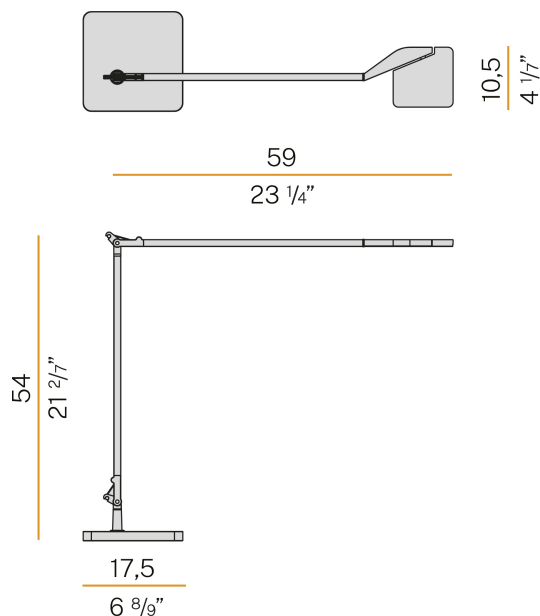

PANZERI

Jackie

220-240V AC dimmable (Step DIM)

C07702.000.0409

Data sheet

CODE	C07702.000.0409
SYSTEM POWER CONSUMPTION	10W
EFFICACY	70.6lm/W
LIGHT SOURCE	LED
LIGHT SOURCE LIFETIME	L90 (B10) 50.000h
COLOUR TEMPERATURE	3000K Ra>90
LIGHT DISTRIBUTION	adjustable
BEAM ANGLE	90°
POWER SUPPLY	220-240V AC
FREQUENCY	50/60Hz
ELECTRICAL CONFIGURATION	dimmable (Step DIM)
DRIVER	integrated included
NOMINAL LUMINOUS FLUX	884lm
LUMEN OUTPUT	706lm
EFFICIENCY	79.9%
WEIGHT	4,10 Kg
PROTECTION DEGREE	IP40
COLOUR TOLLERANCES	SDCM 3
PACKING DIMENSIONS	25,0 x 119,0 x 6,0 cm

Table lighting fixture for interiors, with swivelling light beam.
 Pickled sheet metal bearing base in polyacrylic paint.
 Extruded aluminium frame in white, black, red, mat brass or titanium polyacrylic paint.
 Die-cast aluminium joints in polyacrylic paint.
 Steel wire rope slings.
 Die-cast aluminium head rotating on two axes in polyacrylic paint.
 Modelled acrylic diffuser with mat finish and double serigraphy.
 Push-button to adjust luminosity according to 5 levels of visual comfort.
 Equipped with a 1,6m (63") long power cable with jack connector and adapter plug.

Technical drawing

Polar diagram