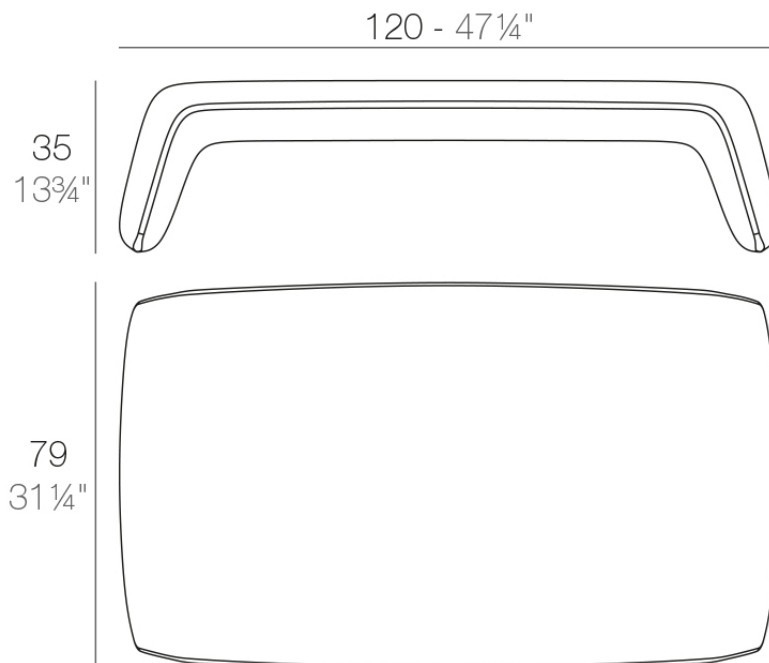

Info

Description

Made of polyethylene resin by rotational moulding. 100% Recyclable. Item suitable for indoor and outdoor use. Available in different finishes.

Weight: 15 Kg

BLOW Mesa Baja
BLOW Low Table

Finishes