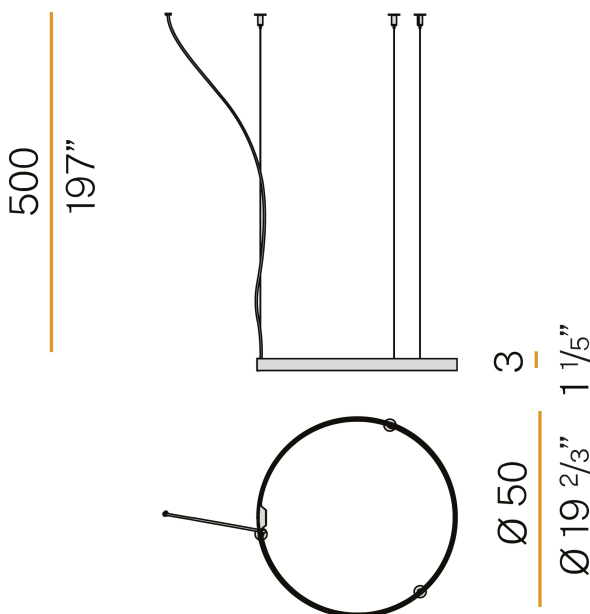

PANZERI

Zero Round

24V DC
M03330.050.0410

titanium

Data sheet

CODE	M03330.050.0410
SYSTEM POWER CONSUMPTION	25W
EFFICACY	81.56lm/W
LIGHT SOURCE	LED
LIGHT SOURCE LIFETIME	L70 (B50) 60.000h
COLOUR TEMPERATURE	3000K Ra>90
LIGHT DISTRIBUTION	diffused
POWER SUPPLY	24V DC
DRIVER	remote not included
NOMINAL LUMINOUS FLUX	2835lm
LUMEN OUTPUT	2039lm
EFFICIENCY	71.9%
WEIGHT	0.83 Kg
PROTECTION DEGREE	IP20
COLOUR TOLLERANCES	SDCM 3
PACKING DIMENSIONS	58,0 x 58,0 x 10,0 cm

Extruded polycarbonate diffuser with opaline finish.

Suspension kit with griplocks and 5m (196,9") long steel cables.

5m (196,9") long power cable in transparent PVC.

Provided without power canopy.

Technical drawing

3.8
1 1/2"

39.5
15 1/2"