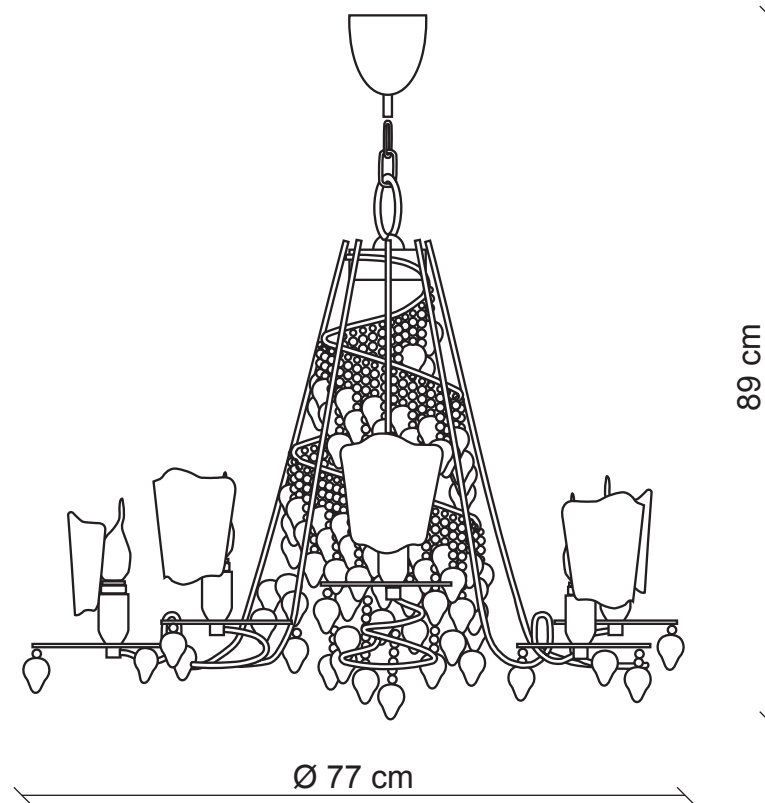

# PATRIZIAGARGANTI

Firenze

**BAGA** Progress  
LOVELY LIGHT

**art. 3111**

6 lights Chandelier

**Finish:** Silver leaf

**Lampshades:** Ivory leather half-shade

**Accessories:** Black and clear crystals

m<sup>3</sup> 0,86  
Kg 9,7