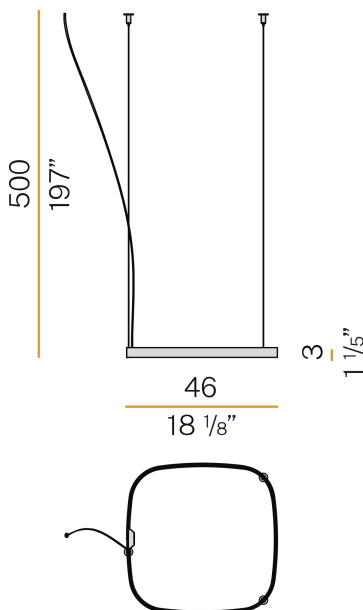

### Data sheet

CODE	M03201.050.0510
SYSTEM POWER CONSUMPTION	25W
EFFICACY	81.56lm/W
LIGHT SOURCE	LED
LIGHT SOURCE LIFETIME	L70 (B50) 60.000h
COLOUR TEMPERATURE	2700K Ra>90
LIGHT DISTRIBUTION	diffused
POWER SUPPLY	24V DC
DRIVER	remote not included
NOMINAL LUMINOUS FLUX	2835lm
LUMEN OUTPUT	2039lm
EFFICIENCY	71.9%
WEIGHT	0.92 Kg
PROTECTION DEGREE	IP20
COLOUR TOLLERANCES	SDCM 3
PACKING DIMENSIONS	58,0 x 58,0 x 10,0 cm

### Technical drawing

3.8  
1 1/2"

39.5  
15 9/16"