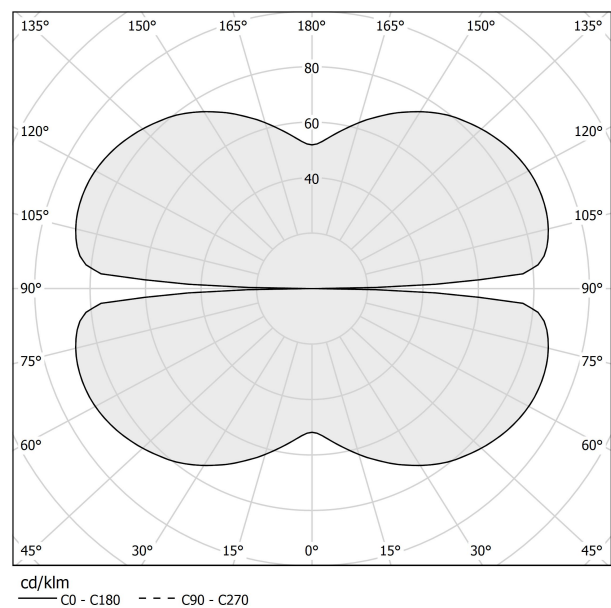

### Data sheet

CODE	M03201.050.0510
SYSTEM POWER CONSUMPTION	25W
EFFICACY	81.56lm/W
LIGHT SOURCE	LED
LIGHT SOURCE LIFETIME	L70 (B50) 60.000h
COLOUR TEMPERATURE	2700K Ra>90
LIGHT DISTRIBUTION	diffused
POWER SUPPLY	24V DC
DRIVER	remote not included
NOMINAL LUMINOUS FLUX	2835lm
LUMEN OUTPUT	2039lm
EFFICIENCY	71.9%
WEIGHT	0.92 Kg
PROTECTION DEGREE	IP20
COLOUR TOLLERANCES	SDCM 3
PACKING DIMENSIONS	58,0 x 58,0 x 10,0 cm

### Technical drawing

### Polar diagram