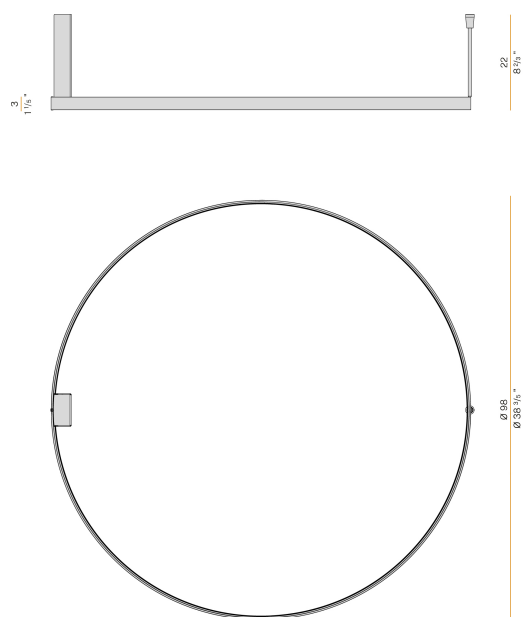

### Data sheet

CODE	P03317.100.0402
SYSTEM POWER CONSUMPTION	54W
EFFICACY	75.54lm/W
LIGHT SOURCE	LED
LIGHT SOURCE LIFETIME	L70 (B50) 60.000h
COLOUR TEMPERATURE	3000K Ra>90
LIGHT DISTRIBUTION	diffused
POWER SUPPLY	220-240V AC
FREQUENCY	50/60Hz
ELECTRICAL CONFIGURATION	dimmable (DALI/Push DIM)
DRIVER	integrated included
NOMINAL LUMINOUS FLUX	5670lm
LUMEN OUTPUT	4079lm
EFFICIENCY	71.9%
WEIGHT	2,06 Kg
PROTECTION DEGREE	IP20
COLOUR TOLLERANCES	SDCM 3
PACKING DIMENSIONS	107,0 x 107,0 x 11,0 cm

### Technical drawing

### Polar diagram