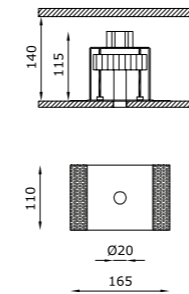

Unica parte visibile è il foro di soli 20 mm, mentre la parte elettrica è estraibile direttamente dal foro luce, grazie alla meccanica push-pull, che facilita la sostituzione della sorgente LED, senza la necessità di alcuna botola di ispezione e tantomeno di interventi invasivi in caso di manutenzione.

This product extends the concept of total surface integration, typical of Buzzi & Buzzi, to any material and context: in fact, it can also be installed on wood, cement, mirror, marble and industrial modules with a thickness of from 12 mm (0.47") to a maximum of 20 mm (0.79"). The only visible part is the light emission hole measuring only 20 mm (0.79"), while the electrical part can be removed through the light hole, thanks to a push-pull mechanism making it easy to pull the LED light source out, with no need for any inspection hatch, nor for invasive maintenance operations.

example of code composition 2075 BL 4 R 40 E 30 WD

TECHNICAL FEATURES

Code	2075 XX	2076 XX
Type	Downlight 90° 	Downlight 90°
Material	Aluminum I Steel	Aluminum I Steel
Finishing	Black	Black
Weight	0.65 Kg	0.65 Kg
Mounting	Ceiling recessed	Ceiling recessed
IP rating	IP65	IP65
Insulation class	III	III
Control gear	Remote constant current electronic driver (not included)	Remote constant current electronic driver and inverter (included)
Lamp type	LED 700 mA Vf: 11.5 VDC	LED 700 mA
Lamp wattage	1 x 8.5W	1 x 8.5W
Luminous efficacy	1000 lm - 3000K	1000 lm - 3000K
Light distribution	Wide beam 40°	Wide beam 40°
Fitting	-	-
Light colour	White 3000K White 2700K 4000K (on request)	White 3000K White 2700K 4000K (on request)
Light hole	Ø 20 mm	Ø 20 mm
Voltage connection	By driver (optional)	220-240V · 50/60Hz
CRI	>90	>90
Emergency	-	1 hour
Note	On request available dimmable PUSH or DALI, remote installation.	On request available dimmable PUSH or DALI, remote installation.
	Suitable for installation on surfaces max 20 mm deep.	Suitable for installation on surfaces max 20 mm deep.