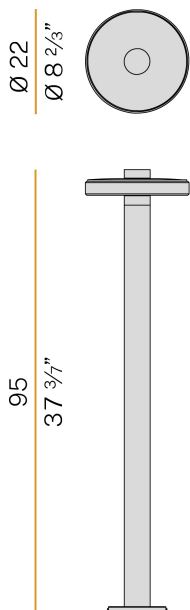

## Venexia

220-240V AC ON-OFF  
ET04845.095.0201

 wood/mat brass

DIRECT  
LIGHT

### Data sheet

CODE	ET04845.095.0201
SYSTEM POWER CONSUMPTION	8W
EFFICACY	74.25lm/W
LIGHT SOURCE	LED
LIGHT SOURCE LIFETIME	L80 (B20) 80.000h
COLOUR TEMPERATURE	2700K Ra>80
LIGHT DISTRIBUTION	diffused
POWER SUPPLY	220-240V AC
FREQUENCY	50/60Hz
ELECTRICAL CONFIGURATION	ON-OFF
DRIVER	integrated included
NOMINAL LUMINOUS FLUX	930lm
LUMEN OUTPUT	594lm
EFFICIENCY	63.9%
WEIGHT	3,82 Kg
PROTECTION DEGREE	IP65
COLOUR TOLLERANCES	SDCM 3
SHOCK RESISTANCE RATING	IK06
PACKING DIMENSIONS	28,0 x 102,0 x 30,0 cm

Floor lighting fixture for outdoor spaces, with direct light emission.  
Galvanized sheet metal bracket for floor installation.  
Turned aluminium base in corten, micaceous grey or mat brass polyacrylic paint.  
Body in aluminium tube in corten or micaceous grey polyacrylic paint, or with wood finish coating.  
Turned aluminium structure in corten, micaceous grey or mat brass polyacrylic paint.  
Transparent silicone gaskets.  
Screen in partially mat cast glass.  
Turned aluminium closing disk in corten, micaceous grey or mat brass polyacrylic paint.  
Nickelled brass M12 cable gland.  
Stainless steel screws.  
Equipped with neoprene power cable.

### Technical drawing