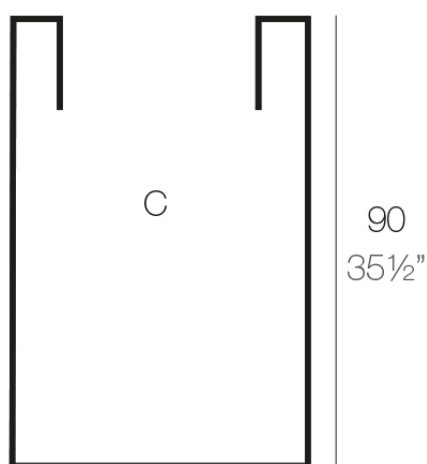

Info

Description

Pot made of polyethylene resin by rotational moulding. 100% Recyclable. Item suitable for indoor and outdoor use. Available in different finishes.

Weight: 8.5 Kg

Ø60 - Ø23½"

CILINDRO ALTO Ø60 x 90cm
HIGH CYLINDER Ø23½" x 35½"