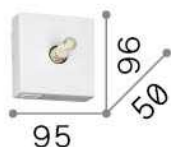

General info

Indoor - Wall lamps

Ean	8021696307442
Item	KID MAP1 NERO
Installation	Wall lamps
Guarantee	5 years
Gross weight	0.26 kg
Volume	0.00078 m ³

Technical info

Net weight	0.22 kg
Insulation class	II
Protection index	IP20
Compliance	CE
Operating temperature	0° ~ +40 °C
Dimmer	Determined by the light bulb
Power output	220-240 V AC
Power supply	Not required
Accessories not included	Decorative diffuser

Source info

Integrated source	Light bulb (included)
Replaceable source	No
Power	G9 max1 x 4 W
Emission	Diffuse
Max consumption	-
Features LED	-
CCT LED	-
Duration LED (t. 25°C)	-
CRI	-
Light beam	-
Useful light flux	-