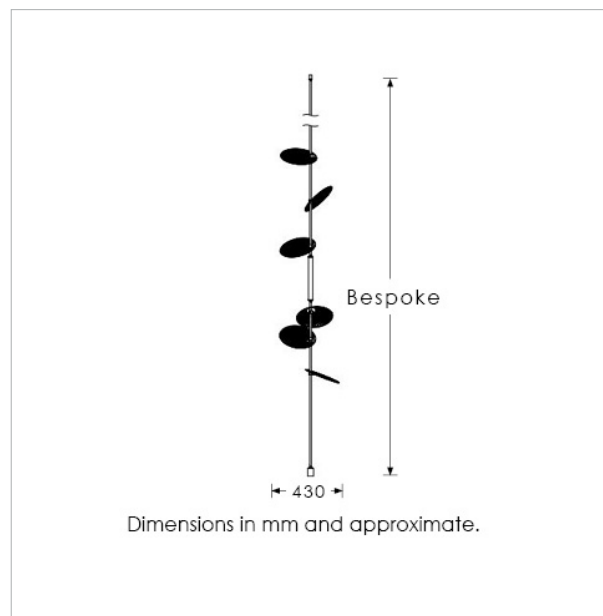

H&CO

LIGHT BEYOND DESIGN