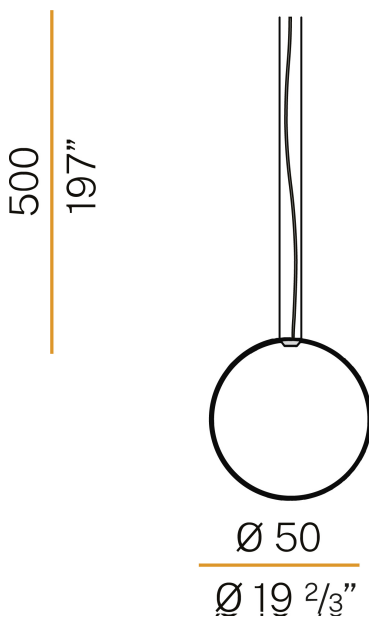

PANZERI

Zero Round Vertical

24V DC

M03430.050.0410

titanium

Data sheet

CODE	M03430.050.0410
SYSTEM POWER CONSUMPTION	25W
EFFICACY	81.56lm/W
LIGHT SOURCE	LED
LIGHT SOURCE LIFETIME	L70 (B50) 60.000h
COLOUR TEMPERATURE	3000K Ra>90
LIGHT DISTRIBUTION	diffused
POWER SUPPLY	24V DC
DRIVER	remote not included
NOMINAL LUMINOUS FLUX	2835lm
LUMEN OUTPUT	2039lm
EFFICIENCY	71.9%
WEIGHT	0,81 Kg
PROTECTION DEGREE	IP20
COLOUR TOLLERANCES	SDCM 3
PACKING DIMENSIONS	58,0 x 58,0 x 10,0 cm

Single or multiple vertical suspension lighting fixture for interiors, with direct and indirect light emission.
Bended extruded aluminium structure in white, black, bronze, mat brass or titanium polyacrylic paint.
Extruded polycarbonate diffuser with opaline finish.
Suspension kit with griplocks and 5m (196,9") long steel cables.
5m (196,9") long power cable in transparent PVC.
Provided without power canopy.

Technical drawing

PANZERI

Zero Round Vertical

Accessories / power supply

XM03330.511.0002 Canopy for power supply of 1 Zero Shapes model, with DALI/Push DIM driver.

20.6
8 1/8"

XM03330.522.0002 Canopy for power supply of 2 Zero Shapes models, with DALI/Push DIM drivers.

32.5
12 1/4"

XM03330.523.0002 Canopy for power supply of 3 Zero Shapes models, with DALI/Push DIM drivers.

32.5
12 1/4"

XM03330.524.0002 Canopy for power supply of 4 Zero Shapes models, with DALI/Push DIM drivers.