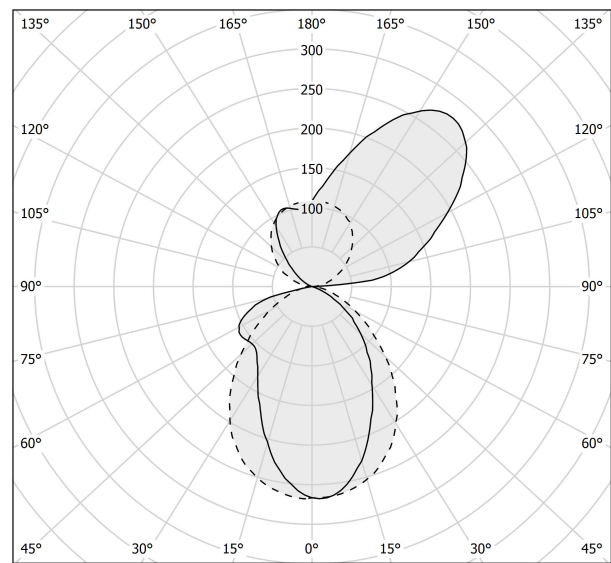

### Data sheet

CODE	A01901.060.0402
SYSTEM POWER CONSUMPTION	50W
EFFICACY	90.06lm/W
LIGHT SOURCE	LED
COLOUR TEMPERATURE	3000K Ra>90
LIGHT DISTRIBUTION	asymmetric
POWER SUPPLY	220-240V AC
FREQUENCY	50/60Hz
ELECTRICAL CONFIGURATION	dimmable (DALI/Push DIM)
DRIVER	integrated included
NOMINAL LUMINOUS FLUX	6480lm
LUMEN OUTPUT	4503lm
EFFICIENCY	69.5%
WEIGHT	2.05 Kg
PROTECTION DEGREE	IP40
COLOUR TOLLERANCES	SDCM 3
PACKING DIMENSIONS	12,5 x 63,0 x 14,0 cm

### Technical drawing

### Polar diagram

cd/klm  
— C0 - C180    - - - C90 - C270