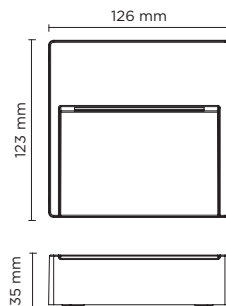

401602

SURF MINI SQUARE

Square wall surface-mounted luminaire for outdoor installation on a wall, no recess needed. Phospho-chromatised and polyester powder coated die-cast copper-free aluminium body, tempered safety glass, moulded silicone gasket and stainless steel screws. Built-in LED driver 220-240V 50-60Hz, with 6 mid-power CREE XH-G LED. IP65 rating.

light source	light beam options	lumen output (lm)	lumin. efficacy (lm/w)
3000°K warm-white			
mid power led	 floor washer 180°	350	87.50

Finish color options:

-  Textured Grey RAL 9006
-  Anthracite Grey RAL 7016
-  Matt Black (on request)

Technical features

Technical data

Wattage	4 WATT
IP Rating	IP65
IK Rating	IK08
Material	High corrosion resistance die-cast copper-free aluminium body and frame.
Coating	Polyester powder coating with phosphocromating pre-finish
Light source	NR. 6 x CREE XH-G LED
Screws	Stainless steel
Transformer	Electronic power supply 220/240V 50/60Hz built-in
Gasket	Silicone rubber
Glass	Tempered
Rubber grommet	M12 Rutaseal® in EPDM
Gross weight	0,60 Kg