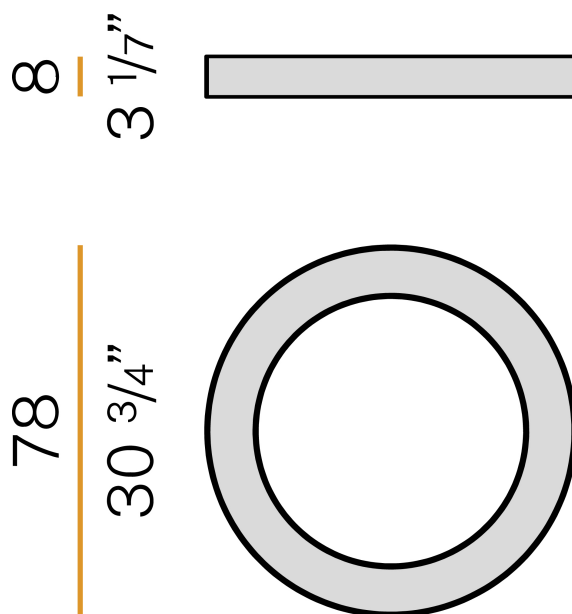

PANZERI

Silver Ring

220-240V AC dimmable (DALI/Push DIM)

P08221.080.0402

 gold leaf

DIRECT
LIGHT

Data sheet

CODE	P08221.080.0402
SYSTEM POWER CONSUMPTION	45W
EFFICACY	67.84lm/W
LIGHT SOURCE	LED
COLOUR TEMPERATURE	3000K Ra>90
LIGHT DISTRIBUTION	diffused
POWER SUPPLY	220-240V AC
FREQUENCY	50/60Hz
ELECTRICAL CONFIGURATION	dimmable (DALI/Push DIM)
DRIVER	integrated included
NOMINAL LUMINOUS FLUX	6111lm
LUMEN OUTPUT	3053lm
EFFICIENCY	50%
WEIGHT	7,63 Kg
PROTECTION DEGREE	IP40
COLOUR TOLLERANCES	SDCM 3
GLOW WIRE TEST PERFORMANCE	850°
PACKING DIMENSIONS	90,0 x 18,0 x 90,0 cm

Ceiling or wall lighting fixture for interiors, with direct light emission.
Pickled sheet metal ceiling/wall bracket in polyacrylic paint.
Pickled sheet metal structure in polyacrylic paint.
Aluminium dissipation plates.
Pickled sheet metal covers in white, black or bronze polyacrylic paint, or with gold leaf coating.
Modelled polycarbonate diffuser with opaline finish.

Technical drawing

Application

Polar diagram