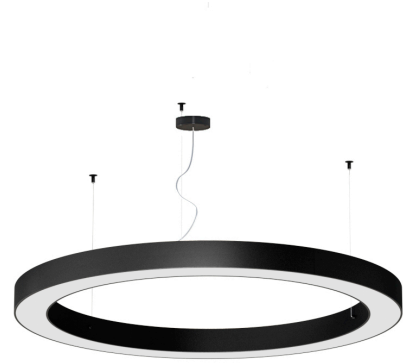

PANZERI

Silver Ring

220-240V AC dimmable (DALI/Push DIM)

L08202.120.0402

Data sheet

CODE	L08202.120.0402
SYSTEM POWER CONSUMPTION	75W
EFFICACY	69.77lm/W
LIGHT SOURCE	LED
LIGHT SOURCE LIFETIME	L80 (B20) 80.000h
COLOUR TEMPERATURE	3000K Ra>90
LIGHT DISTRIBUTION	diffused
POWER SUPPLY	220-240V AC
FREQUENCY	50/60Hz
ELECTRICAL CONFIGURATION	dimmable (DALI/Push DIM)
DRIVER	integrated included
NOMINAL LUMINOUS FLUX	10477lm
LUMEN OUTPUT	5233lm
EFFICIENCY	49.9%
WEIGHT	13,42 Kg
PROTECTION DEGREE	IP40
COLOUR TOLLERANCES	SDCM 3
GLOW WIRE TEST PERFORMANCE	850°
PACKING DIMENSIONS	135,0 x 18,0 x 135,0 cm

Suspension lighting fixture for interiors, with direct light emission. Pickled sheet metal structure in polyacrylic paint. Aluminium dissipation plates. Pickled sheet metal covers in white, black or bronze polyacrylic paint, or with gold leaf coating. Diffuser in modelled polycarbonate with opaline finish. Suspension kit with griplocks and 5m (196,9") long steel cables. 5m (196,9") long power cable in transparent PVC. Power canopy with galvanized sheet metal ceiling bracket and pickled sheet metal covering in white, black or bronze polyacrylic paint, or with gold leaf coating.