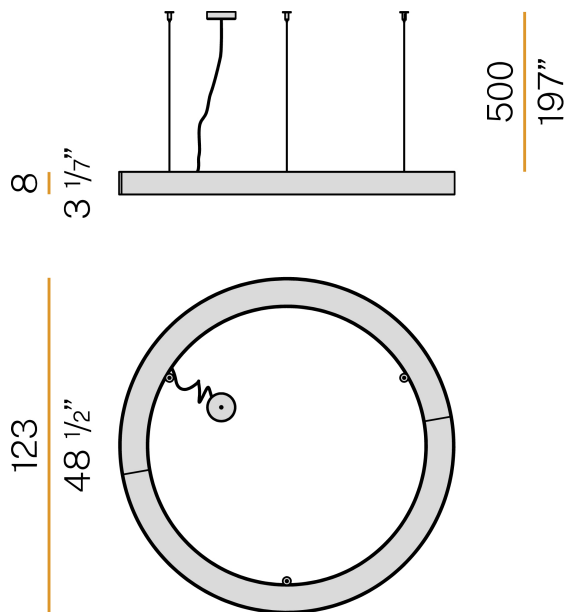

PANZERI

Silver Ring

220-240V AC dimmable (DALI/Push DIM)

L08202.120.0402

Data sheet

CODE	L08202.120.0402
SYSTEM POWER CONSUMPTION	75W
EFFICACY	69.77lm/W
LIGHT SOURCE	LED
LIGHT SOURCE LIFETIME	L80 (B20) 80.000h
COLOUR TEMPERATURE	3000K Ra>90
LIGHT DISTRIBUTION	diffused
POWER SUPPLY	220-240V AC
FREQUENCY	50/60Hz
ELECTRICAL CONFIGURATION	dimmable (DALI/Push DIM)
DRIVER	integrated included
NOMINAL LUMINOUS FLUX	10477lm
LUMEN OUTPUT	5233lm
EFFICIENCY	49.9%
WEIGHT	13,42 Kg
PROTECTION DEGREE	IP40
COLOUR TOLLERANCES	SDCM 3
GLOW WIRE TEST PERFORMANCE	850°
PACKING DIMENSIONS	135,0 x 18,0 x 135,0 cm

Suspension lighting fixture for interiors, with direct light emission. Pickled sheet metal structure in polyacrylic paint. Aluminium dissipation plates. Pickled sheet metal covers in white, black or bronze polyacrylic paint, or with gold leaf coating. Diffuser in modelled polycarbonate with opaline finish. Suspension kit with griplocks and 5m (196,9") long steel cables. 5m (196,9") long power cable in transparent PVC. Power canopy with galvanized sheet metal ceiling bracket and pickled sheet metal covering in white, black or bronze polyacrylic paint, or with gold leaf coating.

Technical drawing

Polar diagram