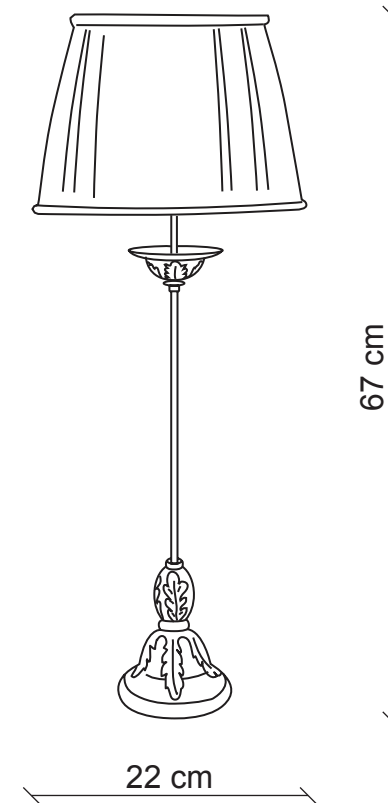

PATRIZIAGARGANTI

Firenze

BAGA 25th Anniversary
LOVELY LIGHT

art. 601

1 light Table lamp

Finish: Antiqued brass

Lampshades: Goffered fabric

Accessories: Ceramic detail

Ø 22x16
H. 16

1x
100W E27
not supplied

m³ 0,17
Kg 1,3