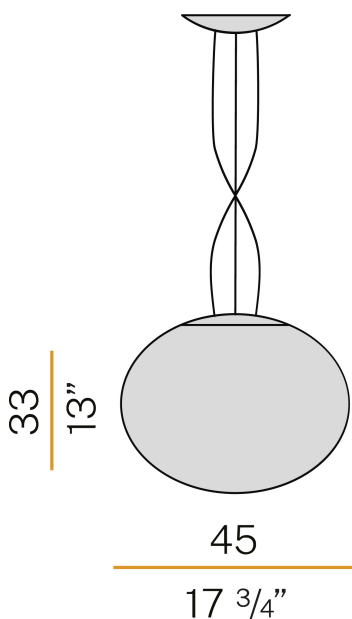

PANZERI

Gilbert

220-240V AC dimmable (DALI/Push DIM)

L06501.045.0402

● white

Data sheet

CODE	L06501.045.0402
SYSTEM POWER CONSUMPTION	27W
EFFICACY	93.52lm/W
LIGHT SOURCE	LED
LIGHT SOURCE LIFETIME	L90 (B10) 50.000h
COLOUR TEMPERATURE	3000K Ra>90
LIGHT DISTRIBUTION	diffused
POWER SUPPLY	220-240V AC
FREQUENCY	50/60Hz
ELECTRICAL CONFIGURATION	dimmable (DALI/Push DIM)
DRIVER	integrated included
NOMINAL LUMINOUS FLUX	3157lm
LUMEN OUTPUT	2525lm
EFFICIENCY	80%
WEIGHT	4,70 Kg
PROTECTION DEGREE	IP20
COLOUR TOLLERANCES	SDCM 3
PACKING DIMENSIONS	0,0 x 0,0 x 0,0 cm

Suspension lighting fixture for interiors, with direct and indirect light emission. Pressed pickled sheet metal structure in white polyacrylic paint. Extruded aluminium heat sink. Diffuser in mat white blown glass. 2m (78,7") long steel suspension cable. 2m (78,7") long double power cable in red Teflon. Power canopy with galvanized sheet metal ceiling bracket and pickled sheet metal covering in white polyacrylic paint.

Technical drawing

Polar diagram