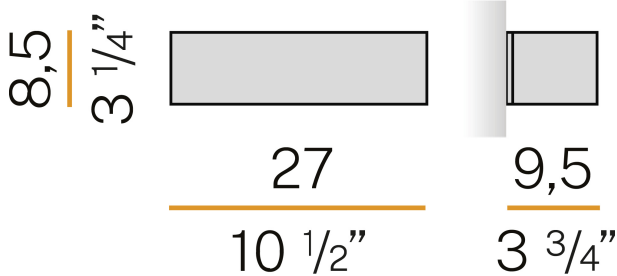

Technical drawing