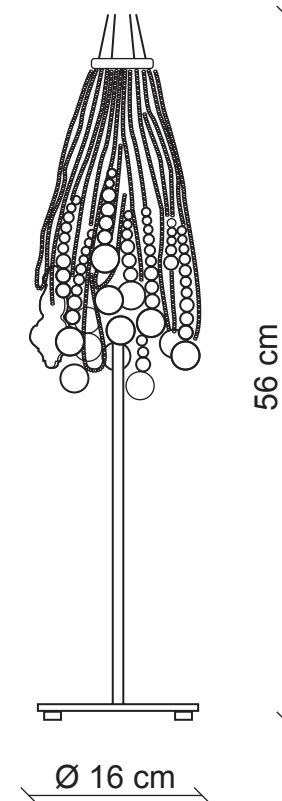

PATRIZIAGARGANTI

Firenze

BAGA Contemporary
LOVELY LIGHT

art. 2304

1 light Table lamp

Finish: Leaden

Accessories: Black methacrilate and clear crystals

 1x
60W E14
supplied
halogen bulb

m³ 0,17
Kg 2,3