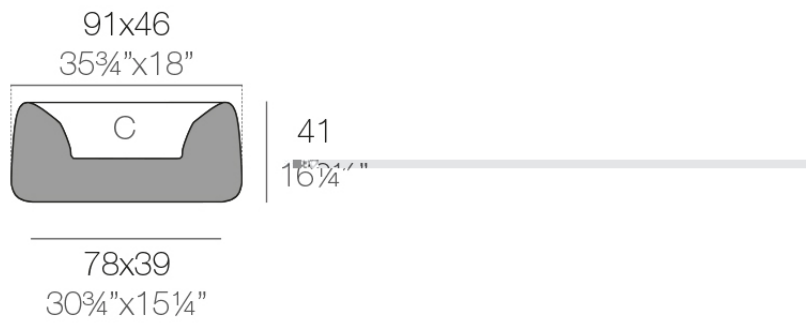

Info

Description

Weight: 8.3 Kg

ORGANIC jardinera 91 x 46 x 41 cm C = 16 L
 ORGANIC jardiniere 35¾" x 18" x 16¼" C = 4¼ gal

Finishes

finishes

BASIC

Ref. 42318A