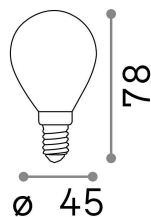

General info

Lampadine e accessori - Sfera

Ean	8021696253411
Item	E14 SFERA 4W 4000K CRI80 BIANCO
Installation	-
Guarantee	5 years
Gross weight	0.03 kg
Volume	0.000235 m ³

Technical info

Net weight	0.03 kg
Insulation class	-
Compliance	CE
Power output	220-240 V AC 50/60 Hz
Dimmer	NO, On-Off
Power supply	Not required

Source info

Power	4 W
Emission	Diffuse
Max consumption	max 4,10 W
CCT LED	4000 K
Duration LED (t. 25°C)	25000 h
CRI	> 80
Light beam	-
Useful light flux	470 lm
Ignition time	X