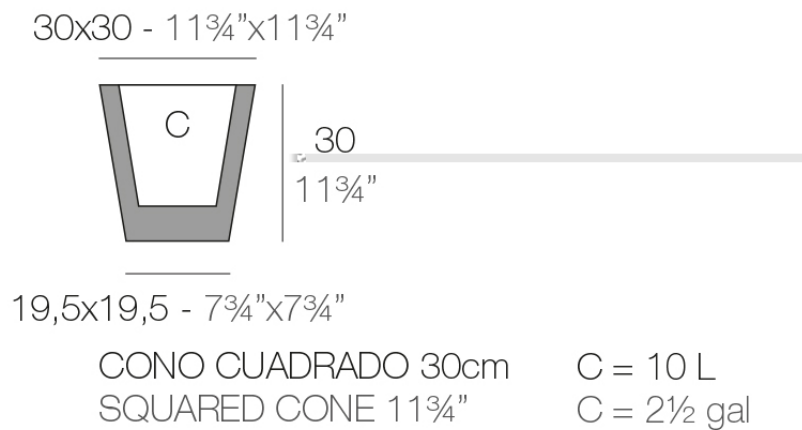

Products / Planters / Square Cone Pot 30x30x30

Square cone pot 30x30x30

The most extensive collection of indoor and outdoor planters designed by Studio Vondom. Timeless and minimalist designs that allow you to create unique and original atmospheres for homes, restaurants and any space.

Info

Description

Pot made of polyethylene resin by rotational moulding. 100% Recyclable. Item suitable for indoor and outdoor use. Available in different finishes.

Weight: 1.7 Kg

Finishes

finishes

BASIC

Ref. 41130A