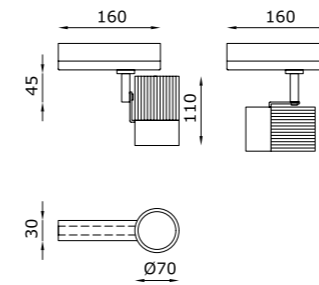

# GL 220V

matt black

GL 220V, apparecchio illuminante da interni per installazione su binario a 220V, è caratterizzato da un connubio di precisione e forza. Il proiettore professionale, dalle alte prestazioni, è studiato per avere il minimo impatto visivo, dotato di braccio direzionabile e inclinabile.

*GL 220V, a light fitting for interiors for installation on 220V track, it is characterised by a blend of precision and strength. The professional projector, with high performances, is designed to have minimal visual impact, fitted with directional arm and adjustable.*

## TECHNICAL FEATURES

<b>Code</b>	<b>T220 L 00010 XX</b>
<b>Type</b>	Projector ± 360° / ± 90° 
<b>Material</b>	Aluminum
<b>Finishing</b>	Black
<b>Weight</b>	1 Kg
<b>Mounting</b>	Track 220V
<b>IP rating</b>	IP40
<b>Insulation class</b>	III
<b>Control gear</b>	Electronic driver on board (included)
<b>Lamp type</b>	LED 
<b>Lamp wattage</b>	1 x 26W
<b>Luminous efficacy</b>	3600 lm - 3000K
<b>Light distribution</b>	Beam 24° Beam 38° (on request)
<b>Fitting</b>	-
<b>Light colour</b>	White 3000K White 2700K   4000K (on request)
<b>Voltage connection</b>	220-240V · 50/60Hz
<b>CRI</b>	>90
<b>Emergency</b>	-
<b>Note</b>	A new breakthrough in luminaire design. Track adapter with built-in LED driver. Driver concealed into track.